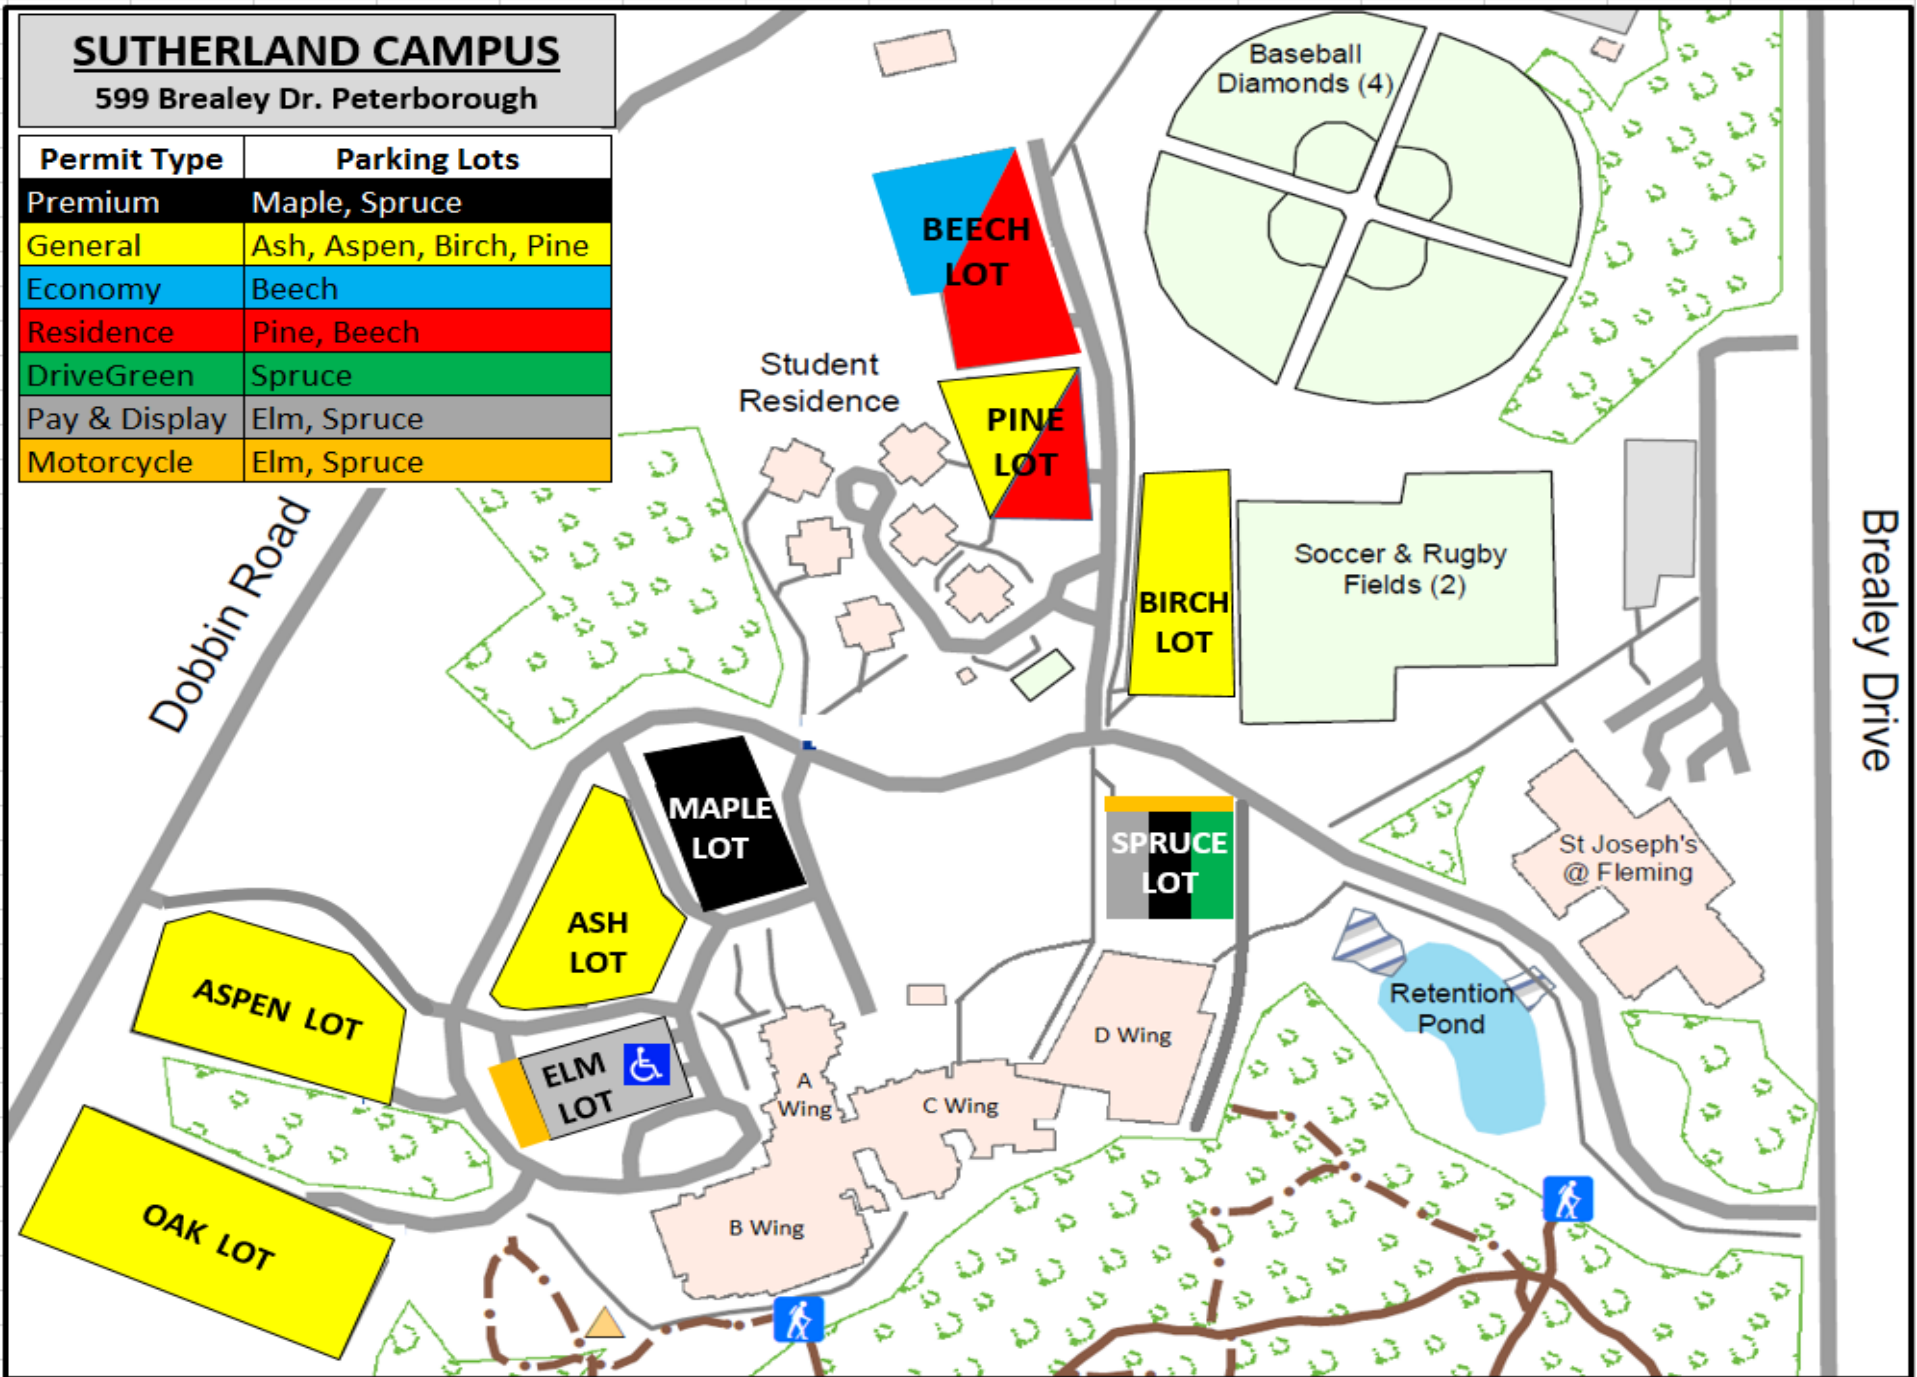

SUTHERLAND CAMPUS

599 Brealey Dr. Peterborough

Permit Type	Parking Lots
Premium	Maple, Spruce
General	Ash, Aspen, Birch, Pine
Economy	Beech
Residence	Pine, Beech
DriveGreen	Spruce
Pay & Display	Elm, Spruce
Motorcycle	Elm, Spruce

ParkAdmin System Link:

<https://fleming.parkadmin.com>